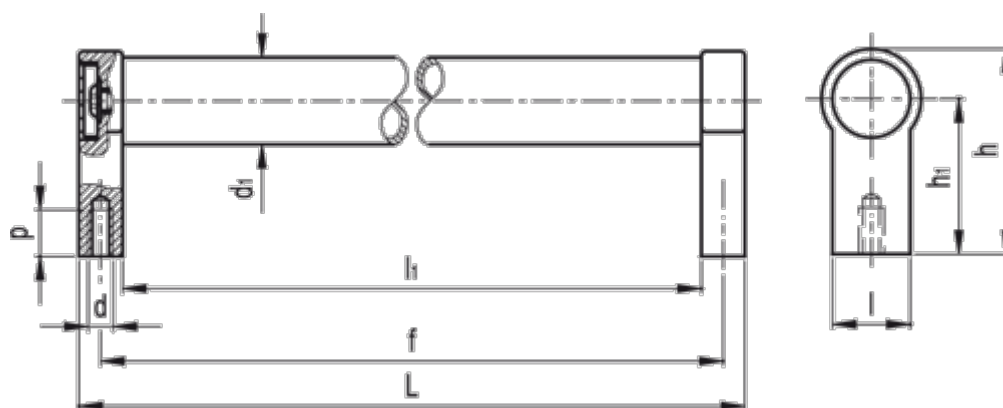

Data Sheet

Article number: 20568300300

Description: E+G Tubular handle GN333.1-30-300-A-SW
A Mounting from back

Measures

d = M8

d1 = 30

f = 300

h = 68

h1 = 51

L = 317

l1 = 283

p = 15